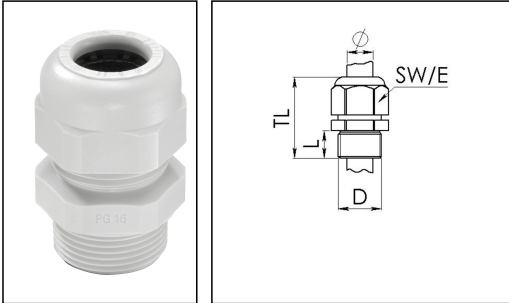

SKV 7 LG

Cable gland, polyamide, Pg 7, RAL 7035

Products may differ in size, colour and appearance to those shown. If you require further information or customisation, please contact us directly.

Material cable gland	Polyamide
Material sealing gasket	EPDM
Protection class	IP68 (5 bar 30 min)
Temp. range min	-40 °C
Temp. range max	100 °C
Glow wire test	750 °C
Thread type	PG
Ø Connection thread D	7
Length screw-in thread L	9 mm
Ø cable diameter min	3 mm
Ø cable diameter max	6 mm
Key width SW	15 mm
Collar diameter (E)	16 mm
Total length TL	28 mm - 32 mm
Type of cable anchorage	A
Product Color	RAL 7035
Type	SKV 7 LG
Order no. RAL 7035	10066400
Packing unit	50
EAN number	4007685664004
Tariff number	39269097
ETIM-Classification	EC000441